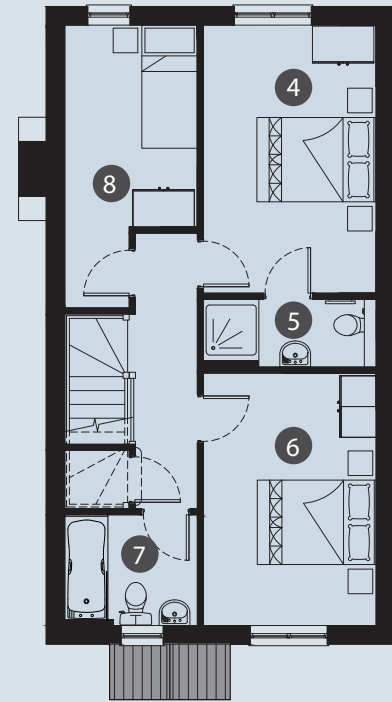

# NIM ELM

3 BEDROOM | 1,074 SQ FT

G

## GROUND FLOOR

1. LIVING	5.0 X 4.4 M
2. KITCHEN / DINING	4.0 X 5.1 M
3. WC	0.9 X 1.9 M

1

## FIRST FLOOR

4. BEDROOM 1	2.8 X 4.3 M
5. ENSUITE	2.8 X 1.1 M
6. BEDROOM 2	2.8 X 4.2 M
7. BATHROOM	2.2 X 2.0 M
8. BEDROOM 3	2.2 X 4.4 M