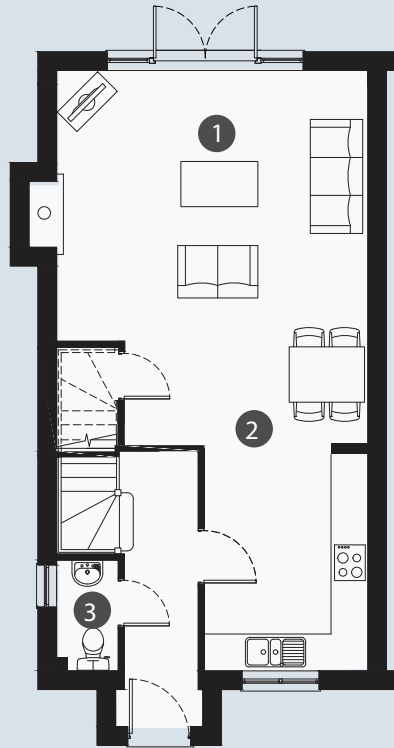

# NIM ELM

3 BEDROOM | 1,074 SQ FT

G

## GROUND FLOOR

1. LIVING	5.0 X 4.4 M
2. KITCHEN / DINING	4.0 X 5.1 M
3. WC	0.9 X 1.9 M

1

## FIRST FLOOR

4. BEDROOM 1	2.8 X 4.3 M
5. ENSUITE	2.8 X 1.1 M
6. BEDROOM 2	2.8 X 4.2 M
7. BATHROOM	2.2 X 2.0 M
8. BEDROOM 3	2.2 X 4.4 M