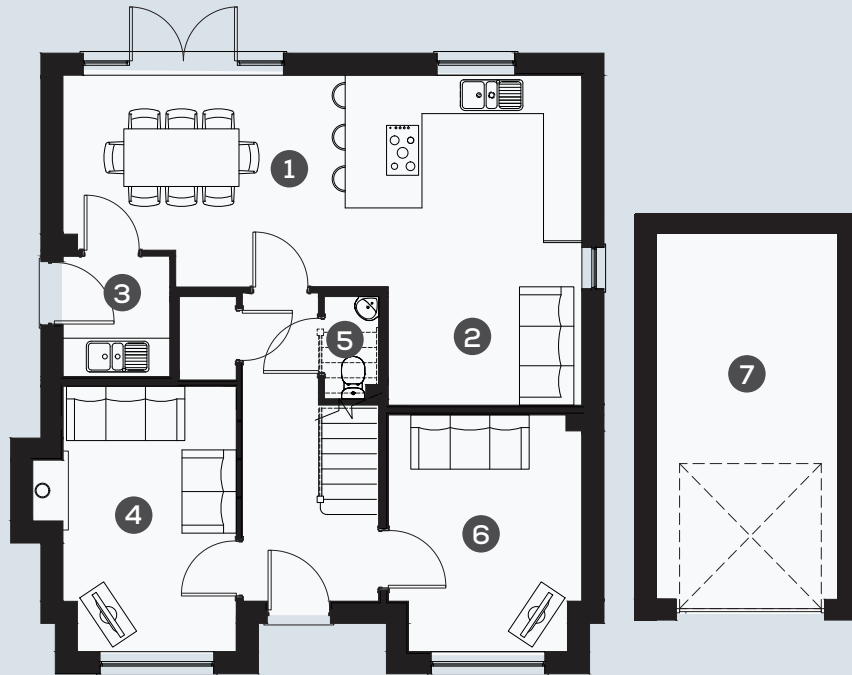

NIM

Newchurch Meadows

CHESTNUT

4BED

NIM

CHESTNUT

4 BEDROOM | 1,539 SQ FT PLUS GARAGE

G

GROUND FLOOR

1. KITCHEN/DINING	8.1 X 2.7 M
2. FAMILY	3.1 X 2.7 M
3. UTILITY	1.7 X 2.7 M
4. LOUNGE	1.7 X 4.2 M
5. WC	0.9 X 1.6 M
6. STUDY	3.0 X 3.7 M
7. GARAGE	6.0 X 3.0 M

1

FIRST FLOOR

8. BEDROOM 1	3.8 X 3.8 M
9. ENSUITE	1.2 X 2.6 M
10. BEDROOM 2	3.1 X 3.4 M
11. ENSUITE	2.0 X 1.8 M
12. BATHROOM	2.0 X 2.1 M
13. BEDROOM 3	3.7 X 3.8 M
14. BEDROOM 4	4.3 X 2.1 M