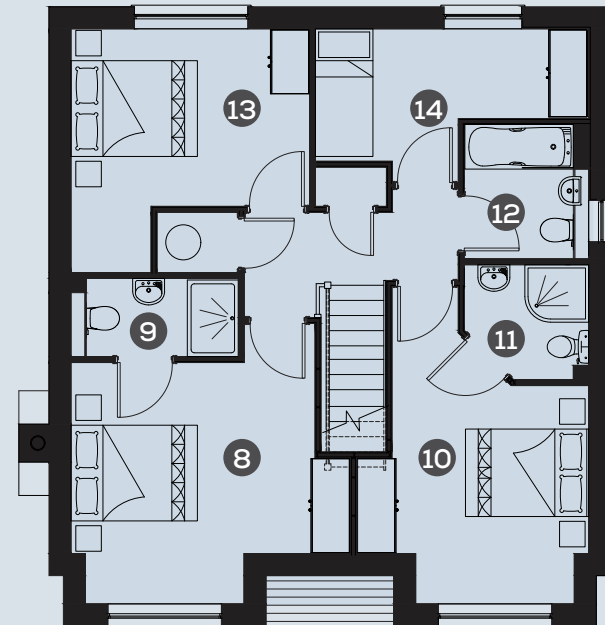

NIM

Newchurch Meadows

CHESTNUT

4BED

NIM

CHESTNUT

4 BEDROOM | 1,539 SQ FT PLUS GARAGE

G

GROUND FLOOR

1. KITCHEN/DINING	8.1 X 2.7 M
2. FAMILY	3.1 X 2.7 M
3. UTILITY	1.7 X 2.7 M
4. LOUNGE	1.7 X 4.2 M
5. WC	0.9 X 1.6 M
6. STUDY	3.0 X 3.7 M
7. GARAGE	6.0 X 3.0 M

1

FIRST FLOOR

8. BEDROOM 1	3.8 X 3.8 M
9. ENSUITE	1.2 X 2.6 M
10. BEDROOM 2	3.1 X 3.4 M
11. ENSUITE	2.0 X 1.8 M
12. BATHROOM	2.0 X 2.1 M
13. BEDROOM 3	3.7 X 3.8 M
14. BEDROOM 4	4.3 X 2.1 M